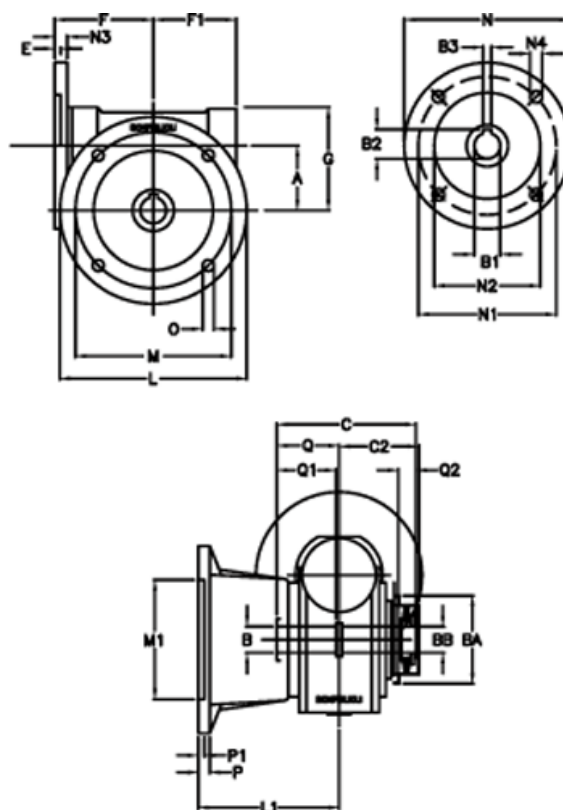

Article number: 390204903662816

Description: Worm Gear with Torque Limiter
VF 49-L1-FA-36 P71B14

Measures

a = 49.5	C2 = 64	m = 90	P = 12
B = 25	Description = VF 49FA-xx-71B14	M1 = 70	P1 = 10
B1 E7 = 14	E = 3	N = 105	Q = 51.0
B2 = 16.3	F = 70	N1 = 85	Q1 = 41
B3 H9 = 5	F1 = 63	N2 = 70	Q2 = 15
BA = 63	g = 80	N3 = 10.5	
BB H7 = 14	L = 125	N4 = 6.5	
C = 105	L1 = 115	O = 10.5	